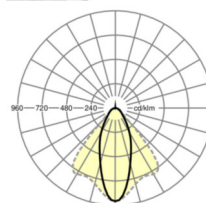

CHARACTERISTICS

Order number	18620406600
EAN number	4020863325962
Commodity code	94051190
Certification mark	IP 64, Protection class I, ENEC10 VDE, F, D, HACCP DIN10500/Food/IFS-application-related suitability/BRC, Indoor, CE
Impact resistance (IK rating)	IK03 (-20°C bis 25°C)
Ambient temperatur	ta -20°C to 25°C
Special properties	Ready for IoT
Warranty period	5 years
State funding programs	BEG - Federal funding for efficient buildings (valid only for Germany)

ELECTRICAL ENGINEERING

Controller	Electronic driver DALI2 (1 pcs.)
System output	70W
Mains voltage	230V/50Hz
Energy efficiency class/light source	D

LIGHTING TECHNOLOGY

Placement	LED, Colour rendering/Light colour CRI ≥ 80 / 4000K
Colour tolerance (MacAdam)	3SDCM
Photobiological safety (Luminaire)	RG1
Nominal luminous flux	10247lm
LED service life	50000h L80/B10 (Tq 25°C)
Luminaire luminous efficiency	147lm/W
Beam angle	40° (C0) / 85° (C90)
UGR lat./long.	20.5 / 22.3

MECHANICS

Housing colour	traffic white RAL 9016
Dimensions (LxWxDxH)	1531mm x 55mm x 37mm
Weight (net)	1.9kg
Type of installation	Mounting rail system installation

Dimensions

L	1531 mm	Length
B	55 mm	Width
H	37 mm	Height

DEEP-LINK

<https://www.regiolux.de/en/article/18620406600>

Reference	LED 10000lm 840
ηLB	100 %
Φ ↓↑	99 % / 1 %
UGR lat./long.	20.5 / 22.3